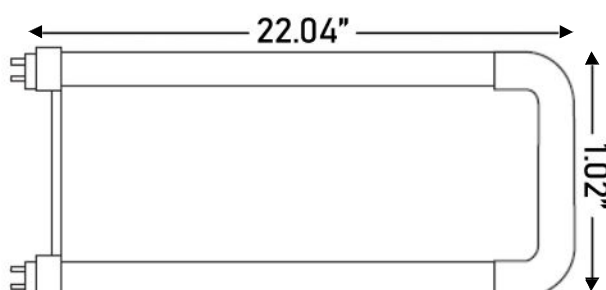

Dimension:

Unit: Inch

Technical Specifications:

Input Voltage	100-277V AC
Wattage	18W
Color Temperature	4000K, 5000K
Lens Type	Frosted
Lumens	1800LM
Beam Angle	120°
Frequency(Hz)	50/60Hz
Power Factor	>0.95
IP Rating	IP20
Carton Quantity	24 PCS
Life Span	50,000 hours
Warranty	3 years