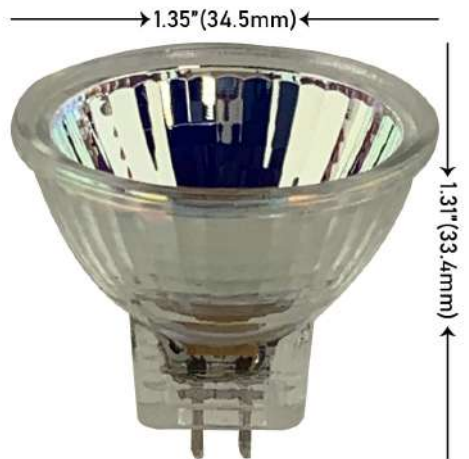

## MR11-2W LED BULB

- **SKU:** MR11-ALU-2W-2700K (or 4000K or 6000K)-DIM
- **Material:** Aluminum body and glass lens
- **Wattage:** 2W
- **Input Voltage:** 12Vac/12Vdc
- **CCT:** 2700K, 4000K, 6000K
- Dimmable
- **LED Quantity:** 1PC 0708 COB
- **LED Chip:** Epistar (Taiwan)
- **Lumen Output:** 180 lumens (2700K)  
190 lumens (4000K)  
200 lumens (6000K)
- **Beam Angle:** 120°
- **Size:**  $\Phi$ 1.36 x H1.31 in. ( $\Phi$ 34.5 x H33.4 mm)
- **Net Weight:** 0.055 lb (25g)
- RA >80
- **Power factor:** 0.7
- **Package:** White Box
- **Warranty:** 3 years from the date of purchase