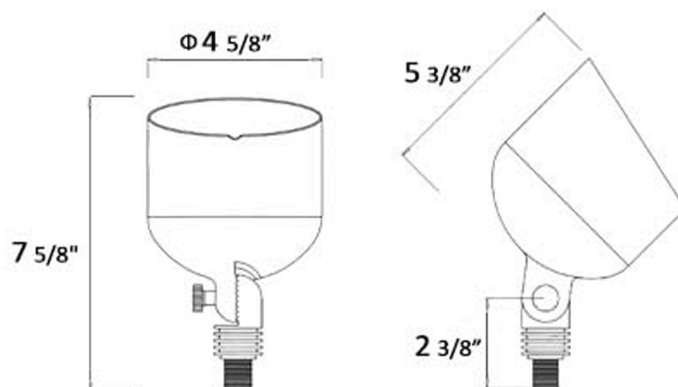

BRASS UP LIGHT ADJUSTABLE KNUCKLE MOUNT - FOR PAR36 AR111 LAMP

Description:

Our Brass Up Light with Adjustable Knuckle Mount, is for use with PAR36 AR111 lamps. This fixture provides versatile functionality through its adjustable knuckle mount.

Dimension:

Technical Specifications:

Input Voltage	9-17V AC/DC
Wattage	up to 50W
IP rating	IP65
Beam spread	38/60°
Working Temperature	-49°F to 113°F
Material	Die-cast Brass
Certifications	ETL/CE
Warranty	5 years

Bulb used with this fixture:

PAR36 LED Bulb with AR111 Base Outdoor Damp Locations

- SKU: NUR-LT1036-PAR36-17W-38D-2700K
NUR-LT1036-PAR36-17W-38D-4000K
NUR-LT1036-PAR36-17W-38D-6000K
- Input voltage: 9-17V
- Wattage: 17W
- Beam Angle: 38°
- IP Rating: IP67
- Sold Separately