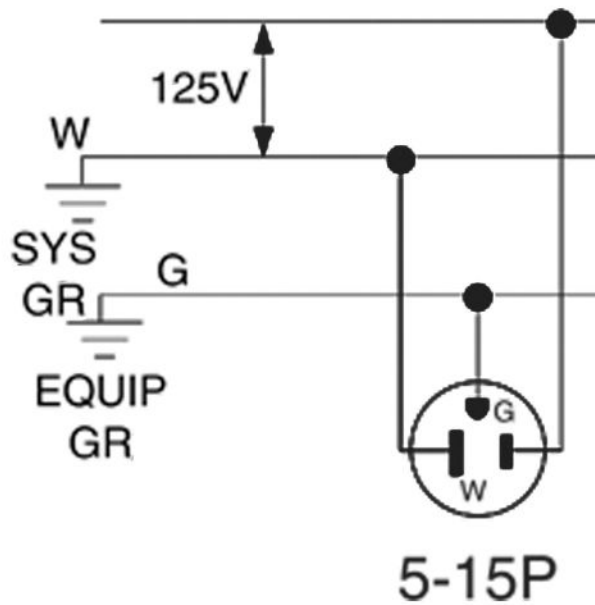

## Description:

Our 15 Amp Heavy Duty Electric Yellow Plug is a commercial grade replacement plug to hardwire a 3 wire connection for use with a double pole. It has two straight blades and a ground prong.

## Features:

- SKU: CONN-PLUG-ID-Y
- The hinged design allows for quick and easy assembly.
- Perfect for replacing plugs on various tools, appliances, and extension cords.
- Compatible with AWG SJ 16/3 cables.
- Designed according to the NEMA 5-15P standard.
- The rugged PVC plug and connector (515PV/515CV) are resistant to moisture and chemicals.
- The unique dimpled body provides a secure grip on the hinge.
- The built-in cord grip automatically adjusts to accommodate 18-12 AWG wires for added convenience.
- Double Pole
- 3 wire
- Compliant with cULus and NOM safety certifications.

**Dimension:**

**Wiring Diagram:**

## Technical Specifications:

Voltage	125 VAC
Amperage	15 A
Dielectric Voltage	Withstands 2000V per UL498
Current Interrupting	Certified for current interrupting at full rated current
Pole	2
Wire	3
Temperature Rise	Max 86F after 50 cycles OL at 150 percent rated current
Flammability	Rated V-2 per UL 94
Operating Temperature	-40°F to 140°F
Assembly Screws	Steel, Zinc Plated
Blades/Contacts	Brass
Body Material	PVC
Color	Yellow
Cord Range	.245 - .655
NEMA	5-15P
Wire Gauge	18-12 AWG
Warranty	2 Years