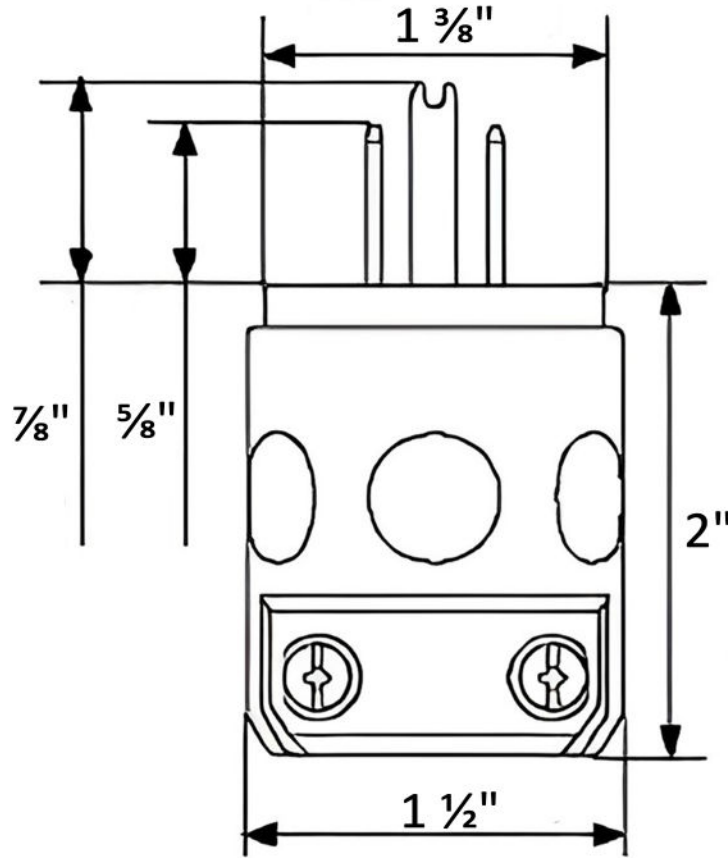

## Description:

Our 15 Amp Heavy Duty Electric Yellow Plug is a commercial grade replacement plug to hardwire a 3 wire connection for use with a double pole. It has two straight blades and a ground prong.

## Features:

- SKU: CONN-PLUG-ID-Y
- The hinged design allows for quick and easy assembly.
- Perfect for replacing plugs on various tools, appliances, and extension cords.
- Compatible with AWG SJ 16/3 cables.
- Designed according to the NEMA 5-15P standard.
- The rugged PVC plug and connector (515PV/515CV) are resistant to moisture and chemicals.
- The unique dimpled body provides a secure grip on the hinge.
- The built-in cord grip automatically adjusts to accommodate 18-12 AWG wires for added convenience.
- Double Pole
- 3 wire
- Compliant with cULus and NOM safety certifications.

**Dimension:**

**Wiring Diagram:**

## Technical Specifications:

Voltage	125 VAC
Amperage	15 A
Dielectric Voltage	Withstands 2000V per UL498
Current Interrupting	Certified for current interrupting at full rated current
Pole	2
Wire	3
Temperature Rise	Max 86F after 50 cycles OL at 150 percent rated current
Flammability	Rated V-2 per UL 94
Operating Temperature	-40°F to 140°F
Assembly Screws	Steel, Zinc Plated
Blades/Contacts	Brass
Body Material	PVC
Color	Yellow
Cord Range	.245 - .655
NEMA	5-15P
Wire Gauge	18-12 AWG
Warranty	2 Years