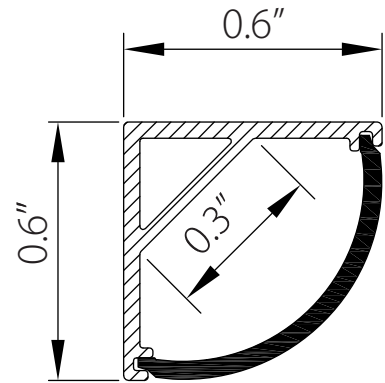

Finish 

Unit: Inch

Features:

1. Model: AE-1616-Quarter Round
2. Material: Extruded aluminum
3. Surface: Anodized/Painting
4. Lighting source width: 10mm
5. Length: 1m, 2m
6. Installation: For wardrobe / bookcase / bars / counter and other cabinet application.
7. Cover: PMMA Plastic

Accessory:

End Cap

Aluminum Profile

Mounting Clip (metal)

Mounting Clip (PC)

Clear

Frosted

Installation: