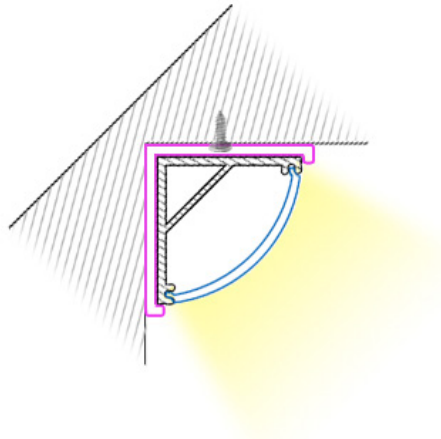

Finish 

Unit: Inch

Features:

1. Model: AE-1616-Quarter Round
2. Material: Extruded aluminum
3. Surface: Anodized/Painting
4. Lighting source width: 10mm
5. Length: 1m, 2m
6. Installation: For wardrobe / bookcase / bars / counter and other cabinet application.
7. Cover: PMMA Plastic

Accessory:

End Cap

Aluminum Profile

Mounting Clip (metal)

Mounting Clip (PC)

Clear

Frosted

Installation: