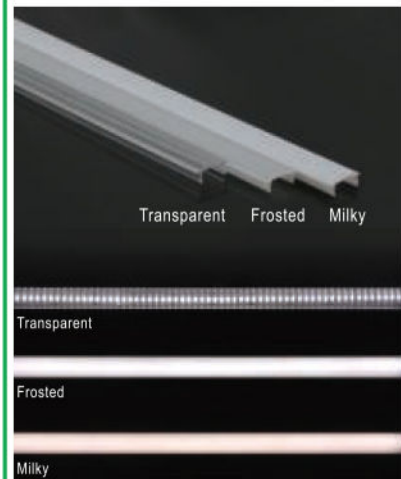

Customized Color can be ordered

LED Aluminum profile 3.2ft - 6.4ft

Transparent Frosted Milky

Transparent

Frosted

Milky

PC Cover

Endcaps *2

1 with hole; 1 without hole.

Mounting clip *2

Plastic or Metal

Service Environment and Installation:

1, With clip

2, With double-sided tap